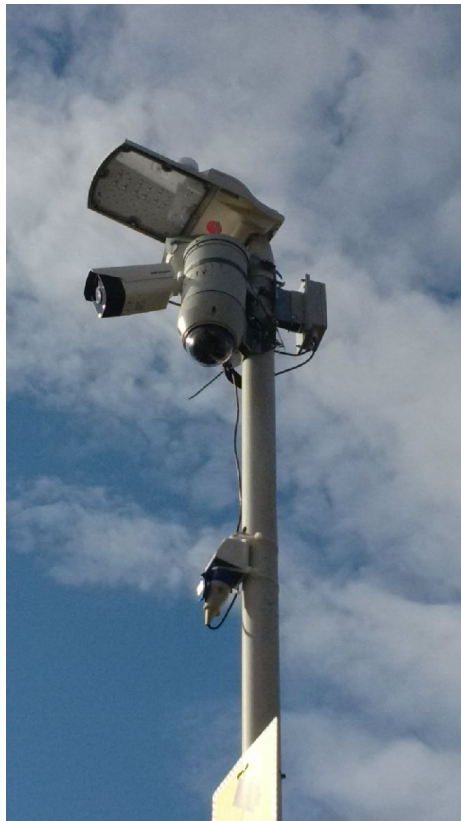

WCCTV Camera in situ (Protective Spikes were added later)

Signage:

Recycling and Waste Education at Dover Road Hub

103 Dover Road – Enforcement Activity undertaken