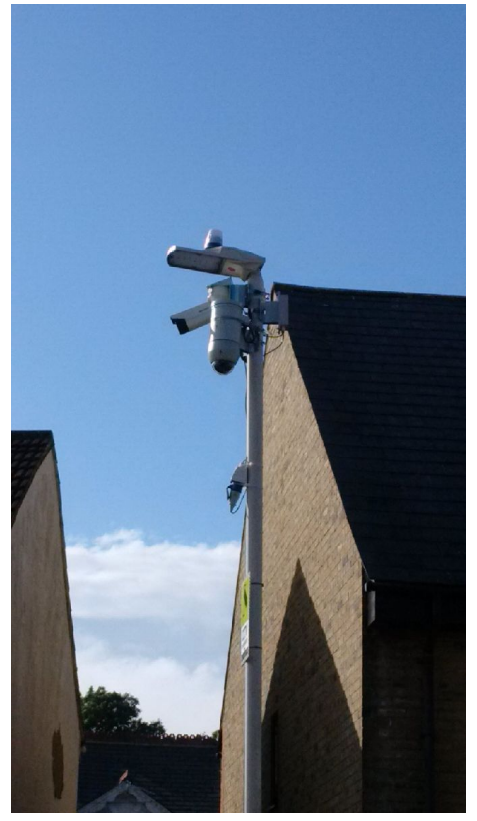

WCCTV Camera in situ (Protective Spikes were added later)

Signage:

Recycling and Waste Education at Dover Road Hub

103 Dover Road – Enforcement Activity undertaken